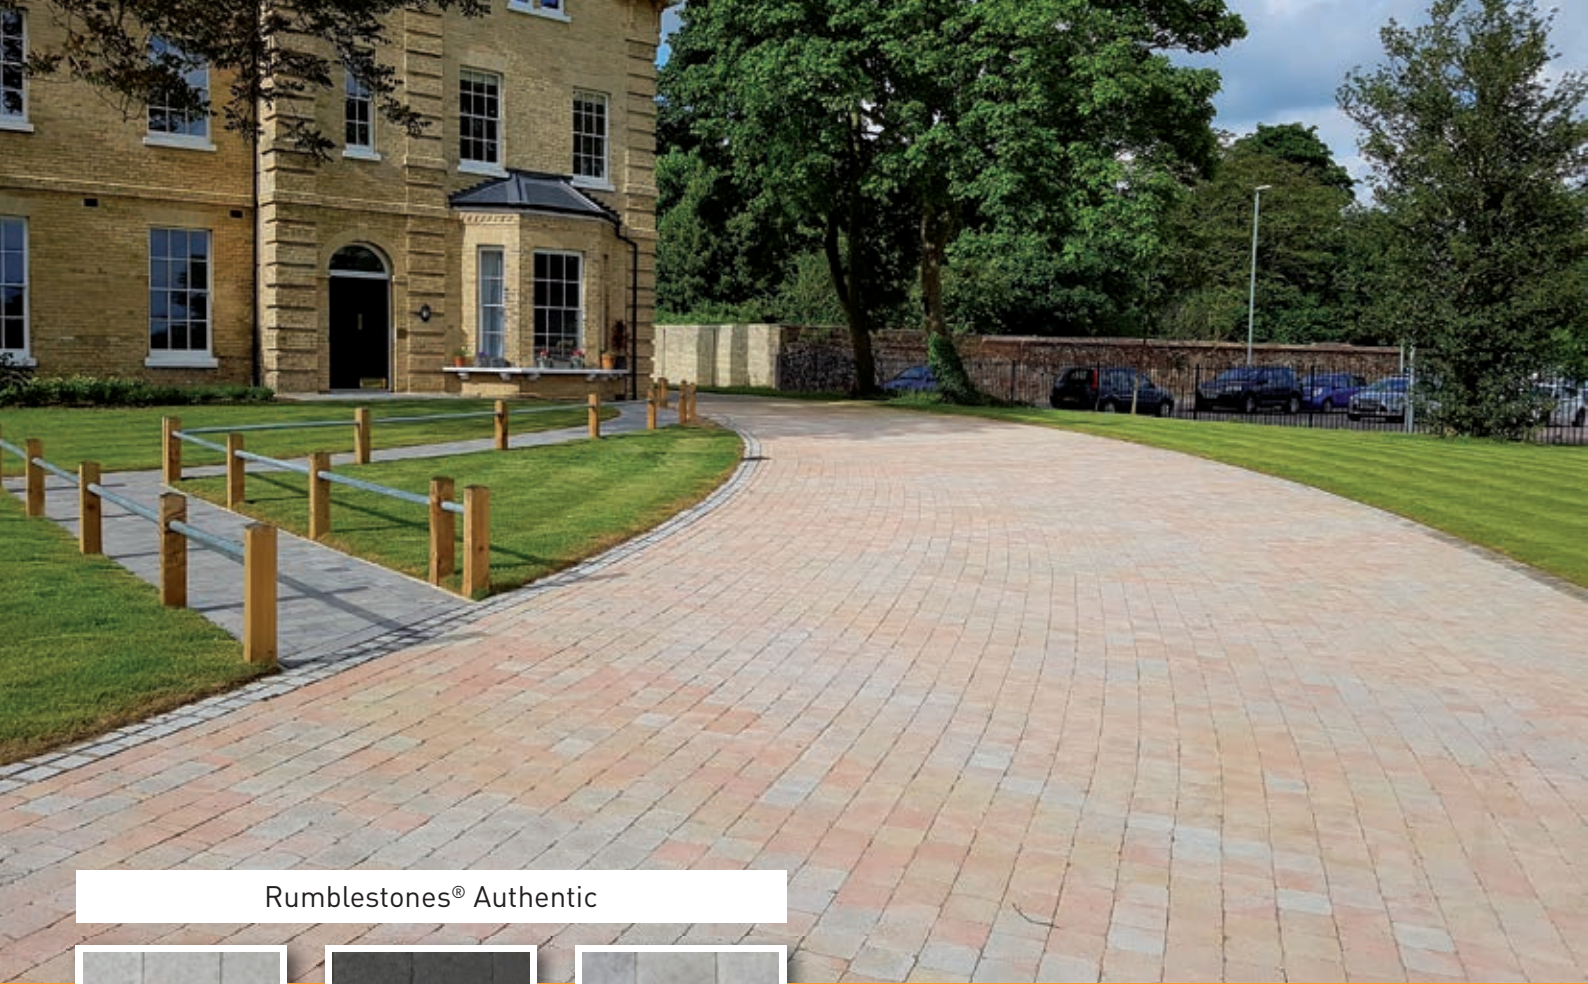

Rumblestones® Authentic

Rumblestones® Donatello®

Blyko Rumblestones® Authentic and Donatello®

Rumblestones® blocks are weathered and aged during our manufacturing process to recreate the appearance of traditional paving setts. The traditional texture and colours will enhance any classical residential or commercial scheme. Blyko offer Rumblestones® in a comprehensive range of Authentic and Donatello® colours, more of which can be seen on our website.

For more information on the range of sizes available please visit our website www.blyko.co.uk.
Tel: +44 (0) 1273 704970. Email: sales@blyko.co.uk.

Welcome to our world of concrete diversity.

BLYKO
PAVING PRODUCTS